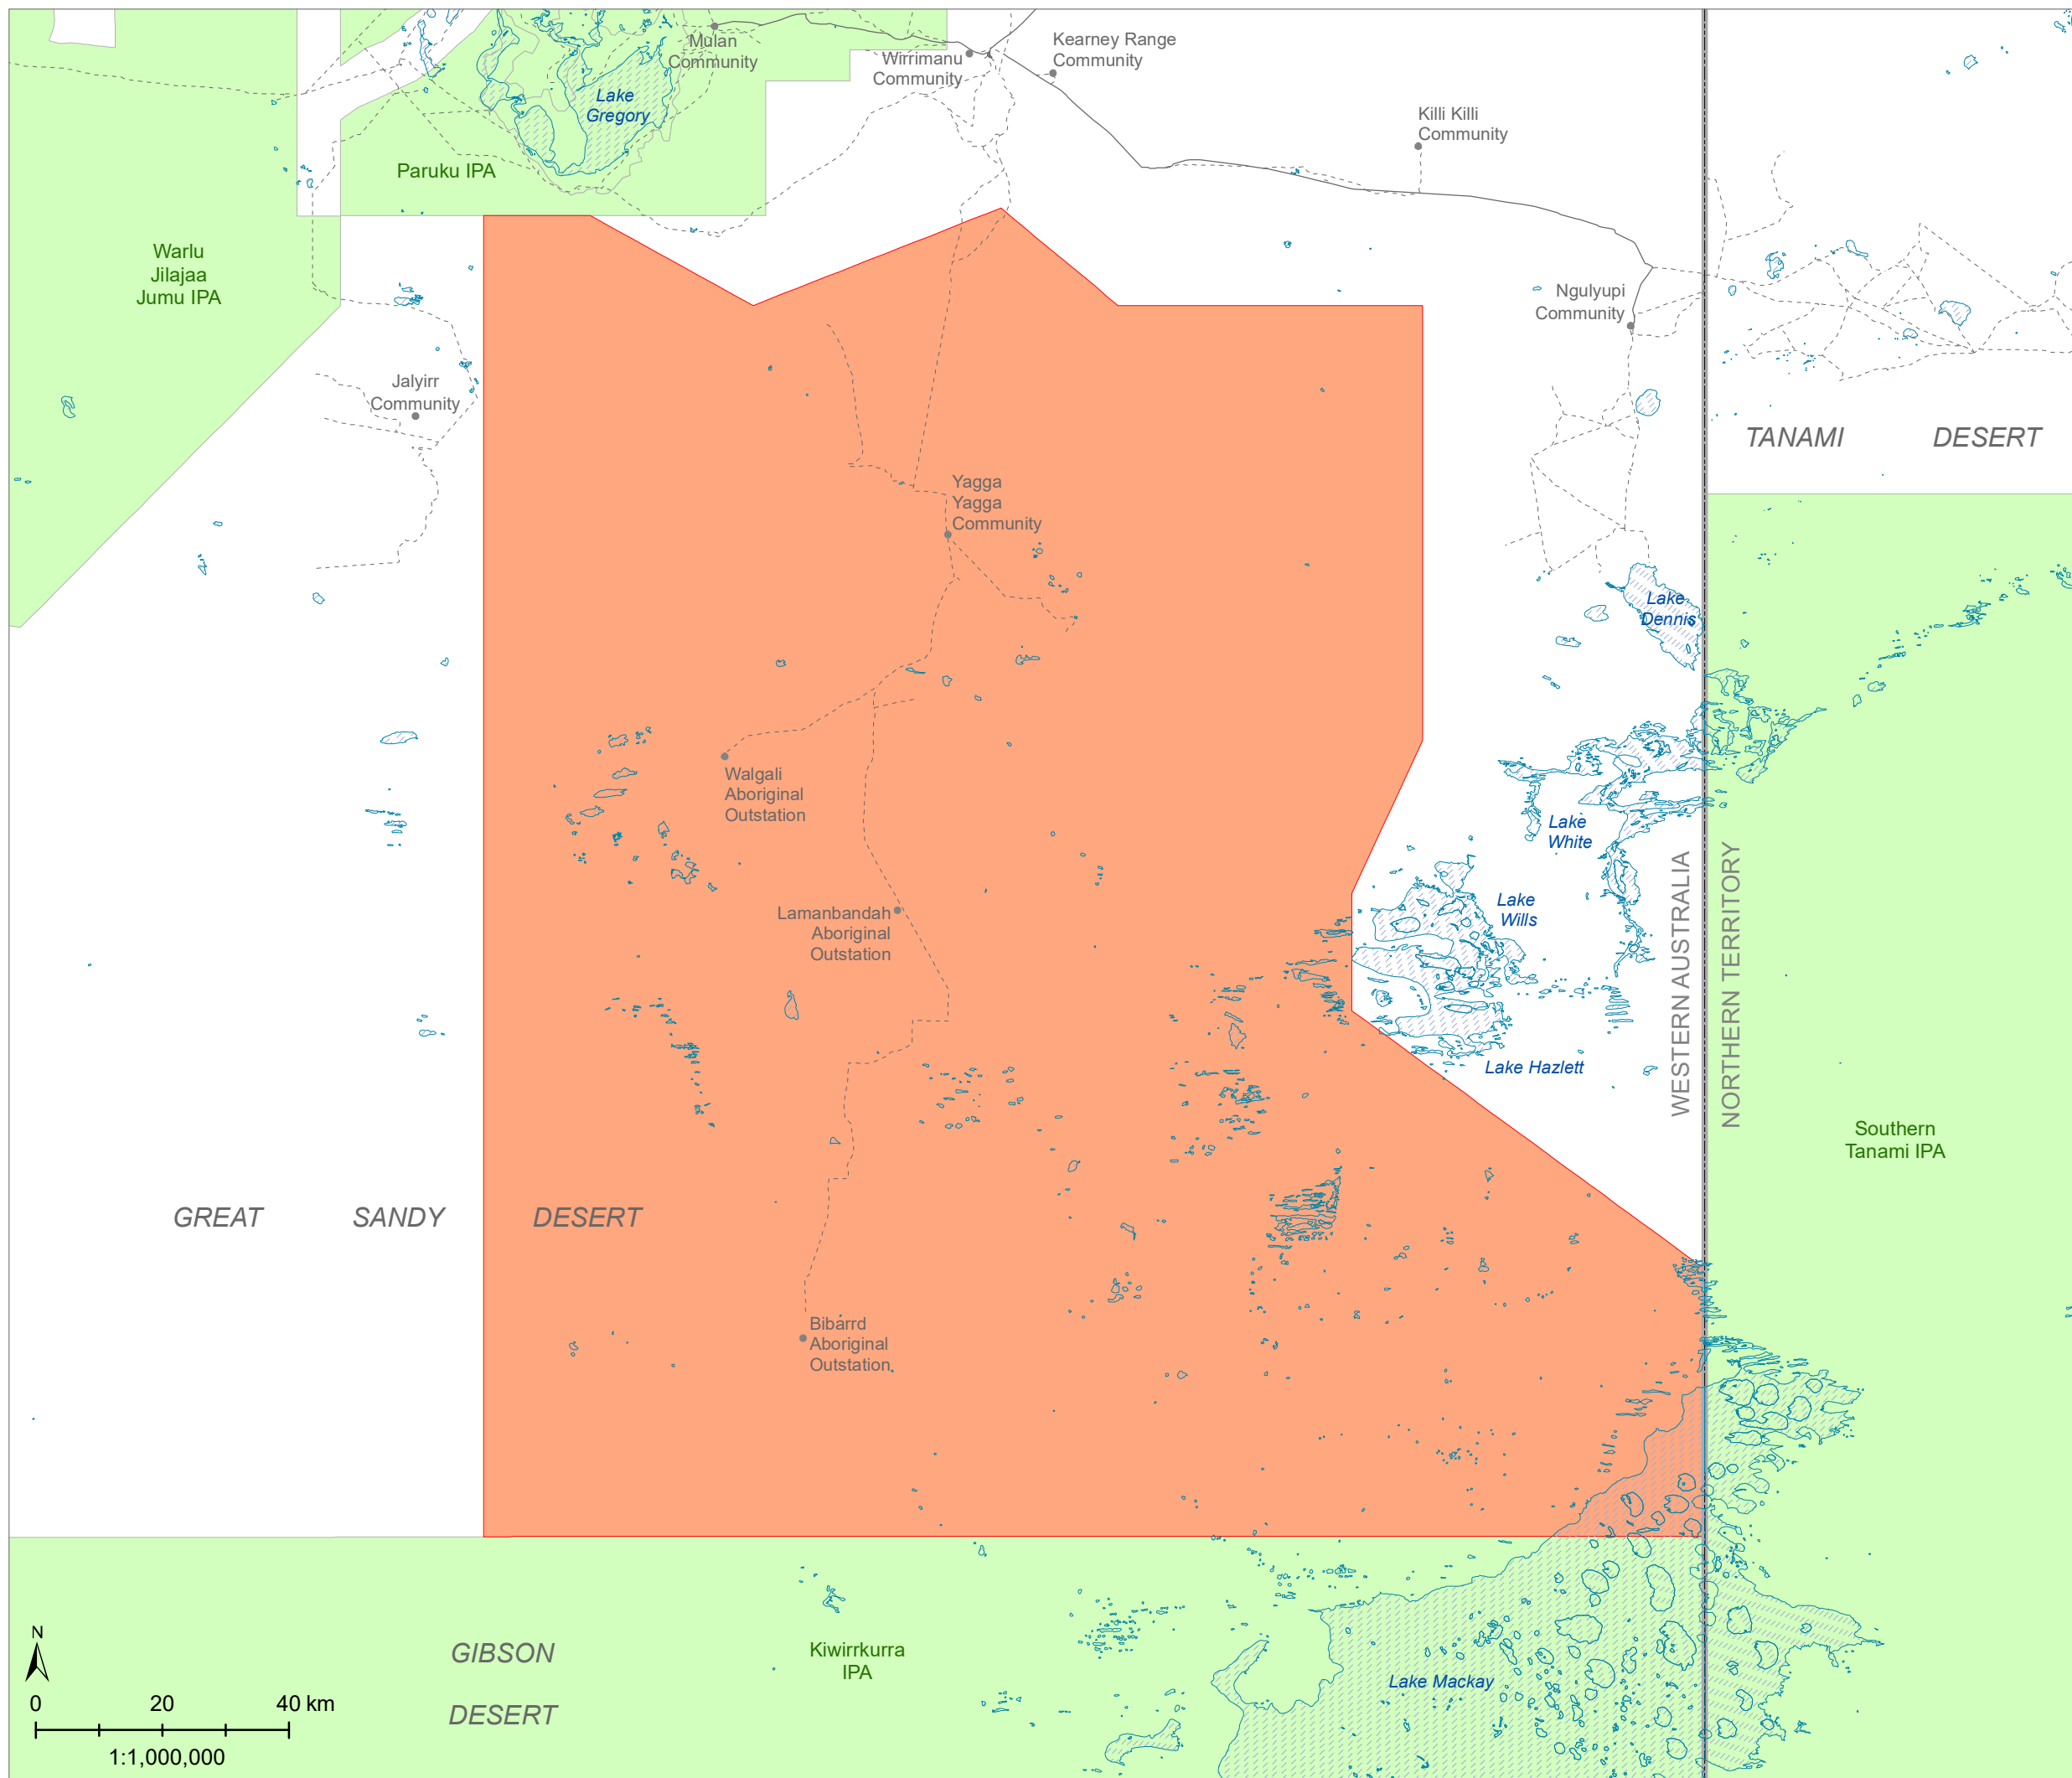

# Ngurrurpa Indigenous Protected Area

Total Area and Area added to the NRS  
Ngurrurpa IPA: 2,962,988 ha

- Ngurrurpa IPA
- Protected Area
- Lake (Intermittent)
- Locality
- Road
- Track
- State Border

Data Sources:  
Indigenous Protected Areas, Collaborative Australian Protected Areas Database (2018).  
Native Title Register © National Native Title Tribunal  
Map produced by:  
Geospatial and Information Analytics Branch  
Datum: GDA 1994, Date: 4/09/2020