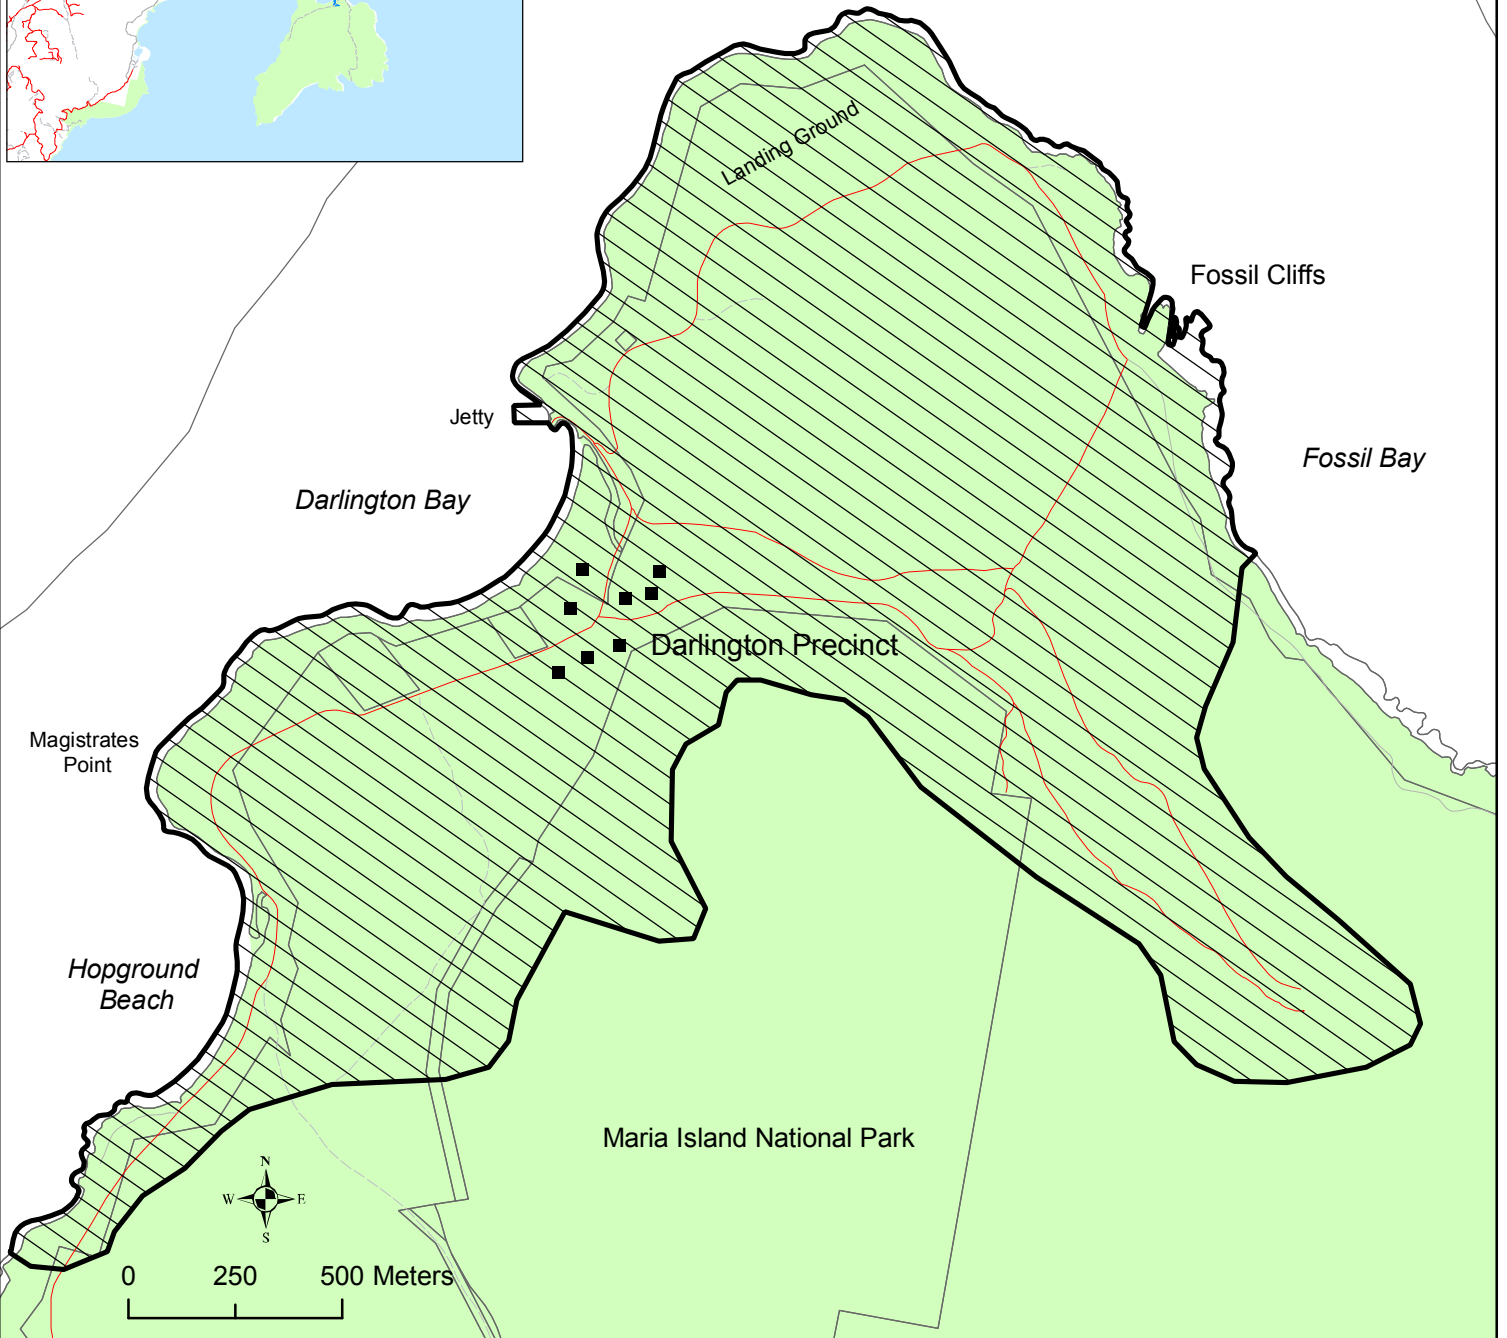

Bird Rock

Magistrates Point

Darlington Bay

Jetty

Darlington Precinct

Fossil Cliffs

Fossil Bay

Hopground Beach

Maria Island National Park

0 250 500 Meters

LEGEND

Darlington Probation Station

National Heritage List - Inclusion

Place ID: 105933 File: 6/01/095/0020

Produced by: Heritage Division
Projection: GDA94 Zone 55, Date: 2/8/2007
Canberra, © Commonwealth of Australia
Created in ArcGIS 9 using ArcMap