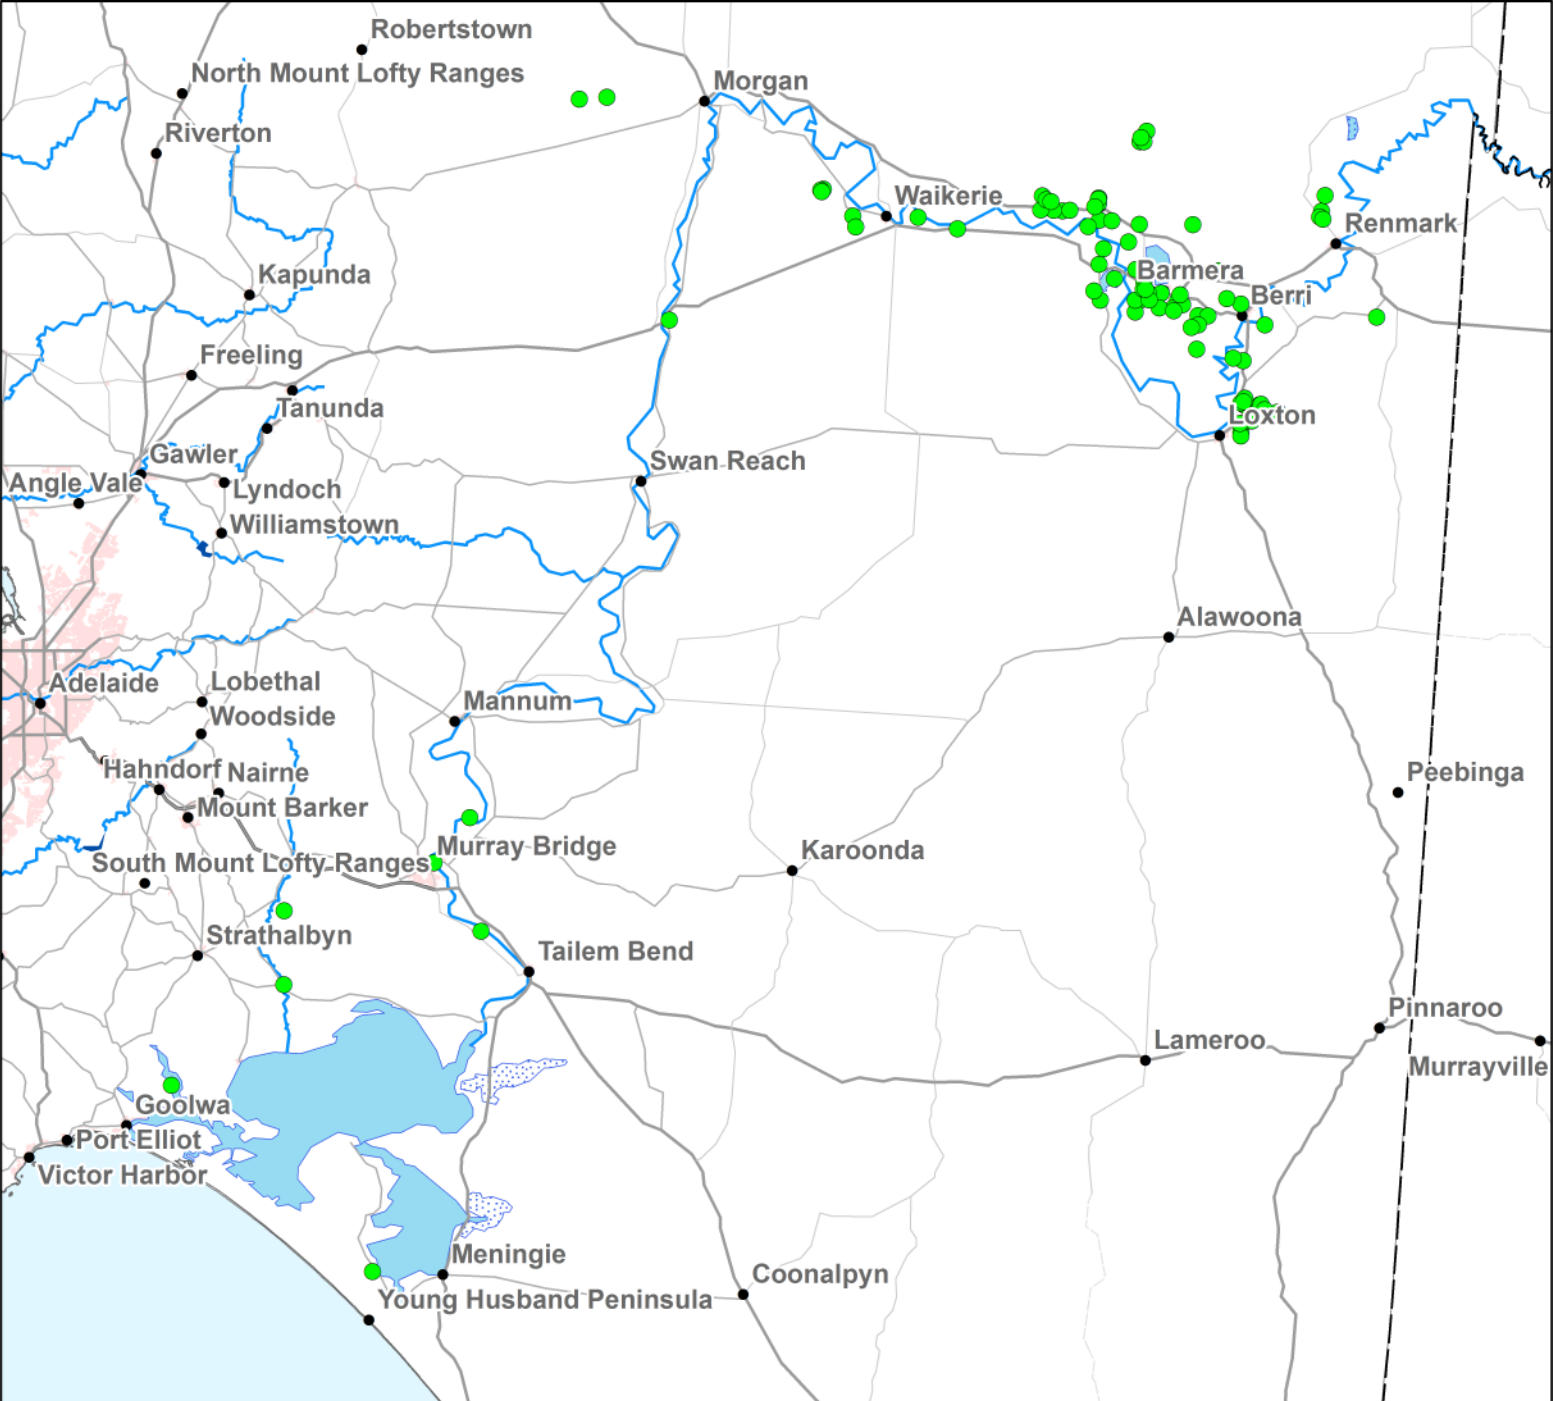

Commonwealth On-Farm Further Irrigation Efficiency Program (COFFIE) - South Australian Pilot project

Sources
Project locations - Department of Agriculture
Topographic data - Geoscience Australia

Map produced by ABARES, Department of Agriculture, July 2019